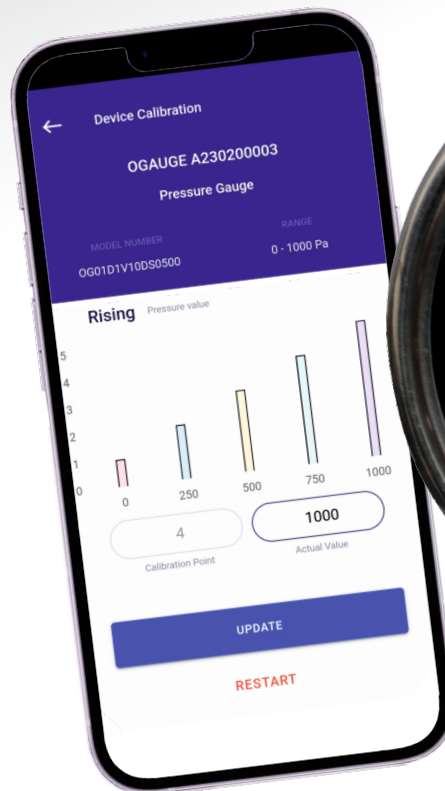

www.ogauge.io

GAUGE + SWITCH + TRANSMITTER + DATALOGGER

sales@ogauge.io*

Calibration:

Calibrate your analogue outputs for more accuracy when changing zero and span

Five point calibration

CE | IP66

Some Applications ■ Pharma ■ Power ■ Firefighting ■ Cryogenic Tanks