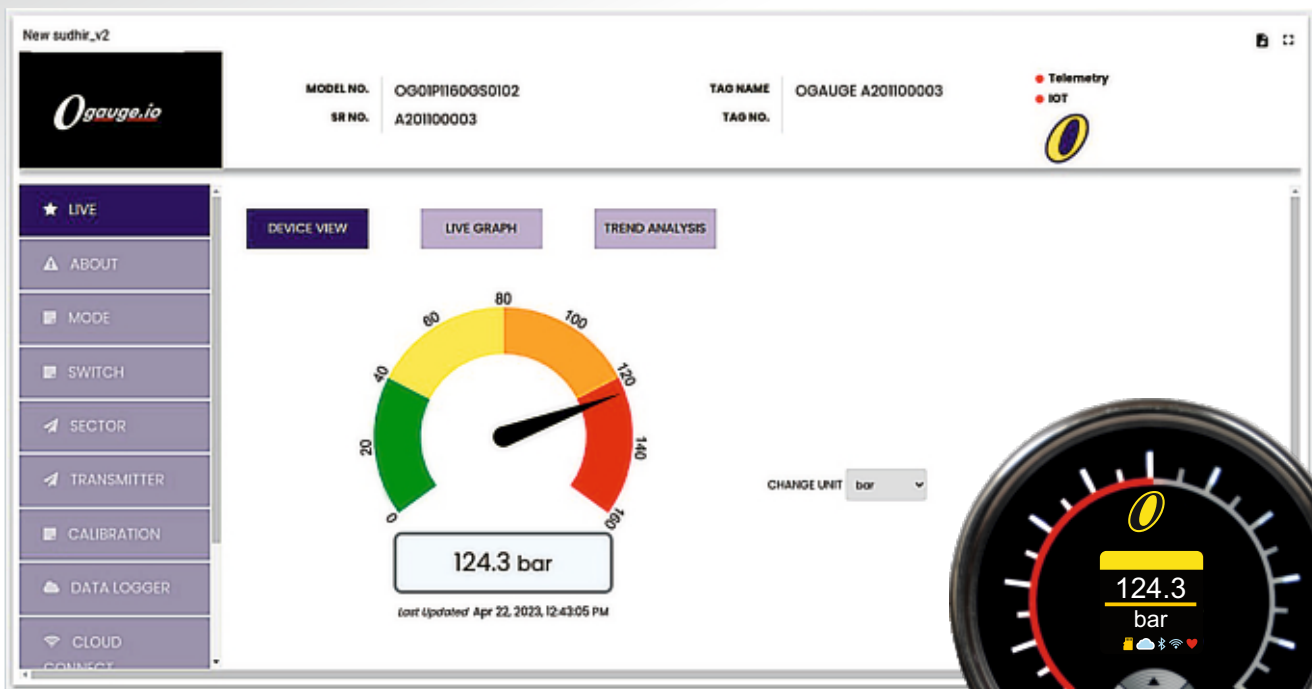

www.ogauge.io

GAUGE + SWITCH + TRANSMITTER + DATALOGGER

[sales@ogauge.io*](mailto:sales@ogauge.io)

Zero software setup costs :

Ogauge comes with it's own dashboard, with all built in facilities of monitoring and control, all password protected. Access to dashboard can be rolebased and customised.