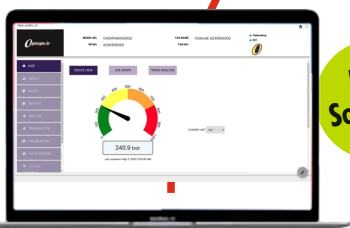

www.ogauge.io

GAUGE + SWITCH + TRANSMITTER + DATALOGGER

sales@ogauge.io*

View your pressure

From anywhere in the world

From 20 feet away

Free Software

Free App

All configurations from mobile

Available on

Live Telemetry

CE | IP66

Some Applications ■ Pharma ■ Power ■ Firefighting ■ Cryogenic Tanks