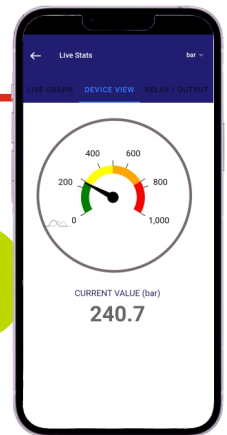

www.ogauge.io

GAUGE + SWITCH + TRANSMITTER + DATALOGGER

sales@ogauge.io*

View your pressure

From anywhere in the world

From 20 feet away

Free Software

Free App

All configurations from mobile

Available on

Live Telemetry

CE | IP66

Some Applications ■ Pharma ■ Power ■ Firefighting ■ Cryogenic Tanks